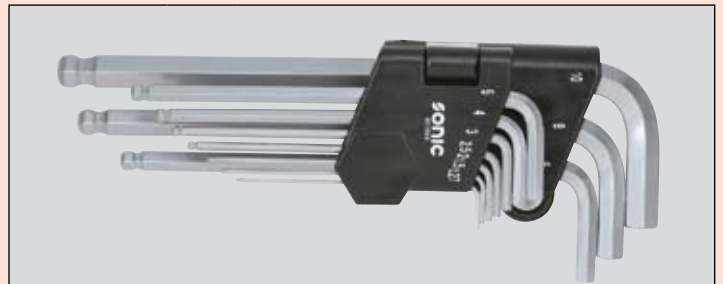

601006 | 10PC HEX BALL LONG KEY

ART. NO.	PCS	CONTENTS
185020127...10	10	HEX BALL LONG KEY 1.27,1.5,2,2.5,3,4,5,6,8,10