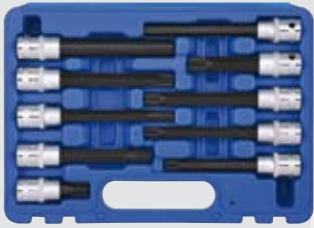

611 PCS

ART. NO. 761111

TROLLEY 8 DRAWERS + TOPBOX 4 DRAWERS WITH BALL BEARING SLIDES | **12 DRAWERS COMPLETELY FILLED WITH 611-PCS TOOLS** | DRAWER BLOCKING SYSTEM, AS PROTECTION AGAINST TIPPING OVER | ABS TOPBLADE | CAN HOLDER | FRONT CENTRALIZED SAFETY LOCK | FULLY (100%) RETRACTABLE DRAWERS | POWDER COATING EXTERIOR | RUBBER CASTERS, 2X SWIVEL CASTER WITH BRAKE + 2X FIXED

**TOPBOX
4 DRAWERS
TROLLEY
8 DRAWERS**

2 109401 | 600511 | 600804

4 303801 | 303301

5 305601 | 302401

7 600812 | 601002 | 602001 | 600805

8 600715 | 600301 | 600810 | 600408

1 601202 | 601302

3 209701 | 201901

6 601801 | 600827 | 600922 | 601208

9 600602 | 601501

10 600407 | 600632 | 600633 | 600414

11 600901 | 302202 | 600508

12 601012 | 601013

244 PCS

ART. NO. 724401

JUMBO TROLLEY + TOPBOX

10PCS 1/2" HEAD BOLT REMOVAL SET (FREE OF CHARGE)

JUMBO TROLLEY
50% MORE SPACE

Limited edition

TOPBOX 3 DRAWERS TROLLEY 8 DRAWERS

8 DRAWERS WITH BALL BEARING SLIDES | 4 DRAWERS COMPLETELY FILLED WITH 244-PCS TOOLS | JUMBO TOPBOX 3 DRAWERS | DRAWER BLOCKING SYSTEM, AS PROTECTION AGAINST TIPPING OVER | FOAM MAT | CAN HOLDER | FRONT CENTRALIZED SAFETY LOCK | FULLY (100%) RETRACTABLE DRAWERS | POWDER COATING EXTERIOR | RUBBER CASTERS, 2X SWIVEL CASTER WITH BRAKE + 2X FIXED