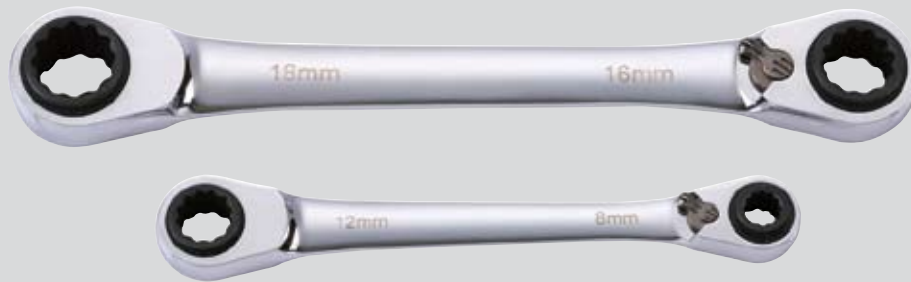

ART. NO.	PCS	CONTENTS
4220608...2932	8	DOUBLE OPEN WRENCH 1/4"x5/16", 3/8"x7/16", 1/2"x9/16", 5/8"x11/16", 11/16"x3/4", 13/16"x7/8", 15/16"x1", 1.1/8"x1.1/4"

600402 | 4PC FLARE NUT WRENCH (SAE)

ART. NO.	PCS	CONTENTS
4250608...1617	4	FLARE NUT WRENCH 1/4"x5/16", 3/8"x7/16", 1/2"x9/16", 5/8"x11/16"

600701 | 7PC 45° OFFSET RING WRENCH (SAE)

ART. NO.	PCS	CONTENTS
4270608...2425	7	45° OFFSET RING WRENCH 1/4"x5/16", 3/8"x7/16", 1/2"x9/16", 9/16"x5/8", 11/16"x3/4", 13/16"x7/8", 15/16"x1"

600203 | 2PC 4-IN-1 X-GEAR WRENCH IN POUCH